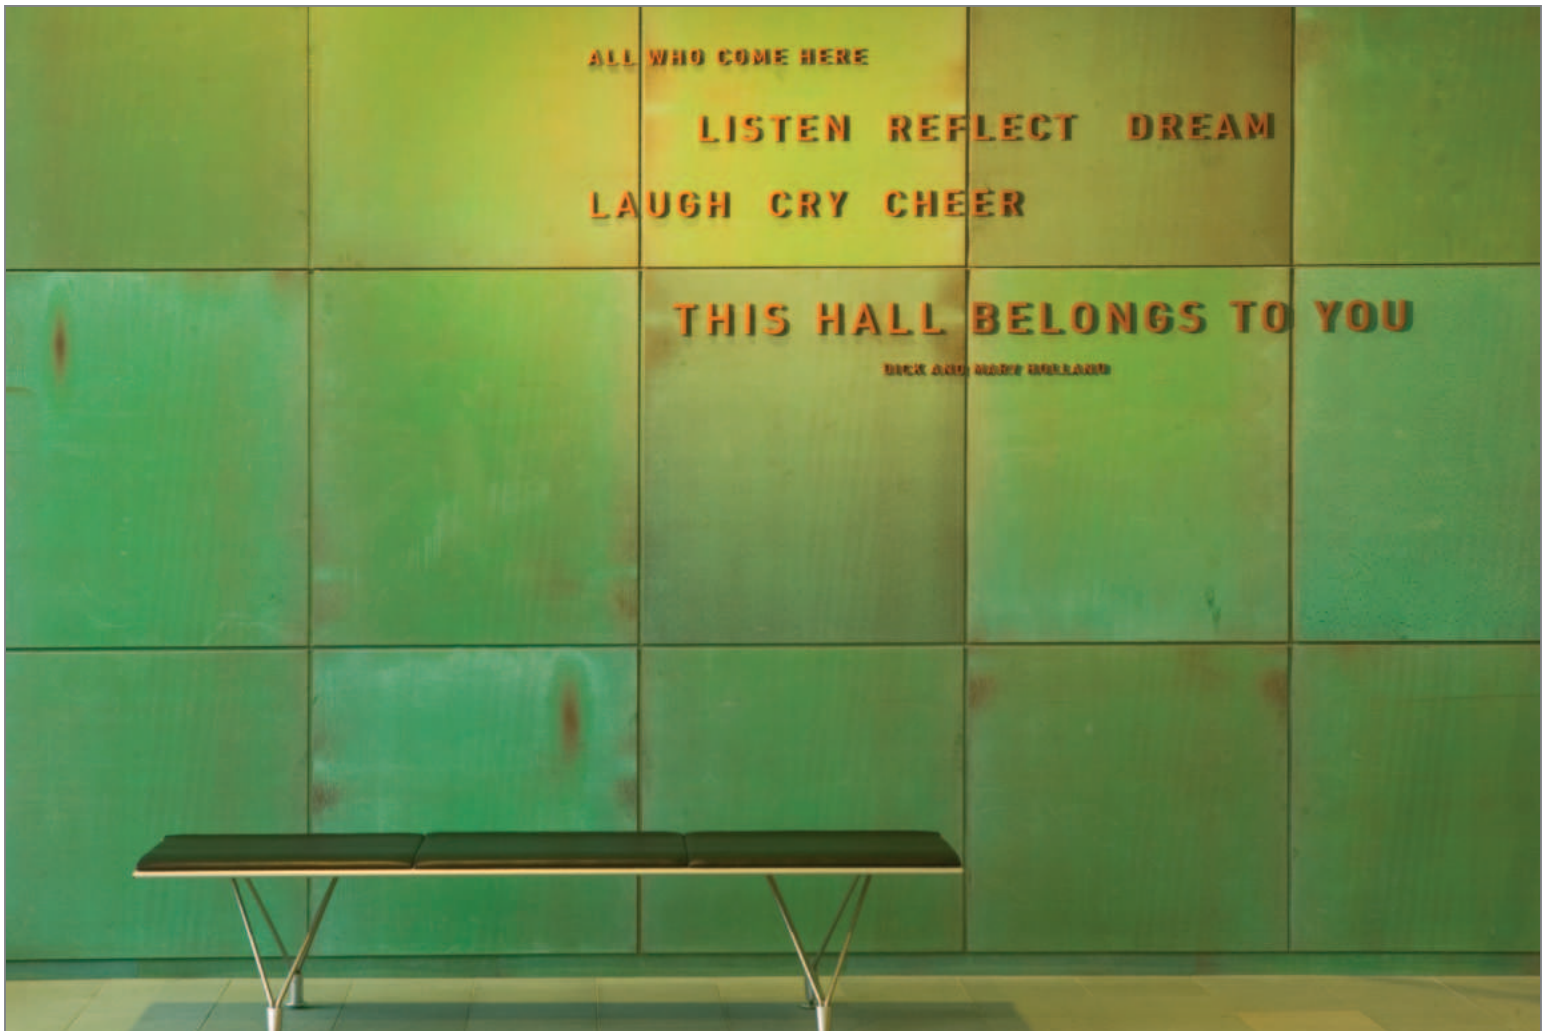

Product Applications

- Custom Donor Signage Solution
- Custom Interior Signage
- Custom Exterior Dimensional Letters
- Interior Dimensional Letters

Solution Partners

- HDR Architects
- Poulin & Morris Associates
- Kiewit Construction Co.

About the Solution

Poulin & Morris, environmental graphic designers were hired by the owner Heritage Service, Inc. and HDR Architects to provide the graphics criteria for the signage. Based on past project success, ASI was hired to collaborate and execute the interior signage solution for the center. In concert with the overall interior architectural design, Polin & Morris came up with a consistent oval shape theme to be integrated throughout the center.

The stainless steel letters and photopolymer plaques represented an elegant, oval design and provided identification points for visitors to comfortably navigate through this state-of-the-art center. The donor recognition solution consisted of reflective silver vinyl strategically positioned on copper panels that were raised between two floors of the center. Oval sandblasted glass dedication plaques were also provided for significant individual recognition opportunities. The final interior solution was fabricated and installed by ASI providing a durable and elegant signage program to meet the high design standards and aesthetic integration required for the center.

Photography: Phil Brokering