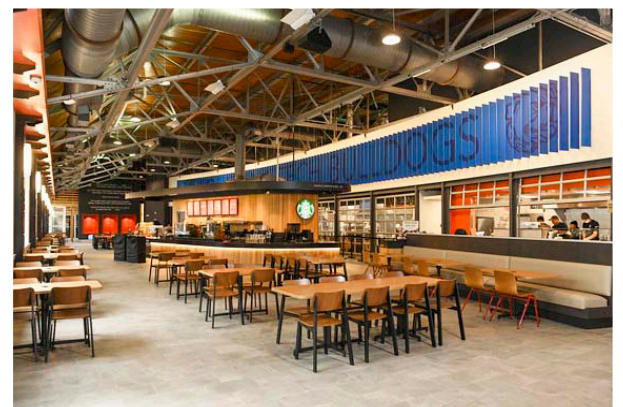

Tolliver Hall

Tolliver Hall at Louisiana Tech University serves as the heart of the campus, offering a wide array of essential services and amenities that cater to student needs. This Georgian-style building has been thoughtfully repurposed, and recently underwent a major renovation, breathing new life into its historic walls.

The renovation of Tolliver Hall, designed by Tipton Associates, included the addition of a magnificent lenticular branding wall, spanning nearly 110 feet. This impressive feature, meticulously designed, built, and installed by ASI, became an integral part of the hall's refreshed identity.

Complementing this branding wall, another area proudly showcases the University's Fight Song and Alma Mater through eye-catching dimensional letters. Through the collaboration between Tipton Associates and ASI, Tolliver Hall has been transformed into a welcoming and dynamic space that inspires and empowers students throughout their academic journey.